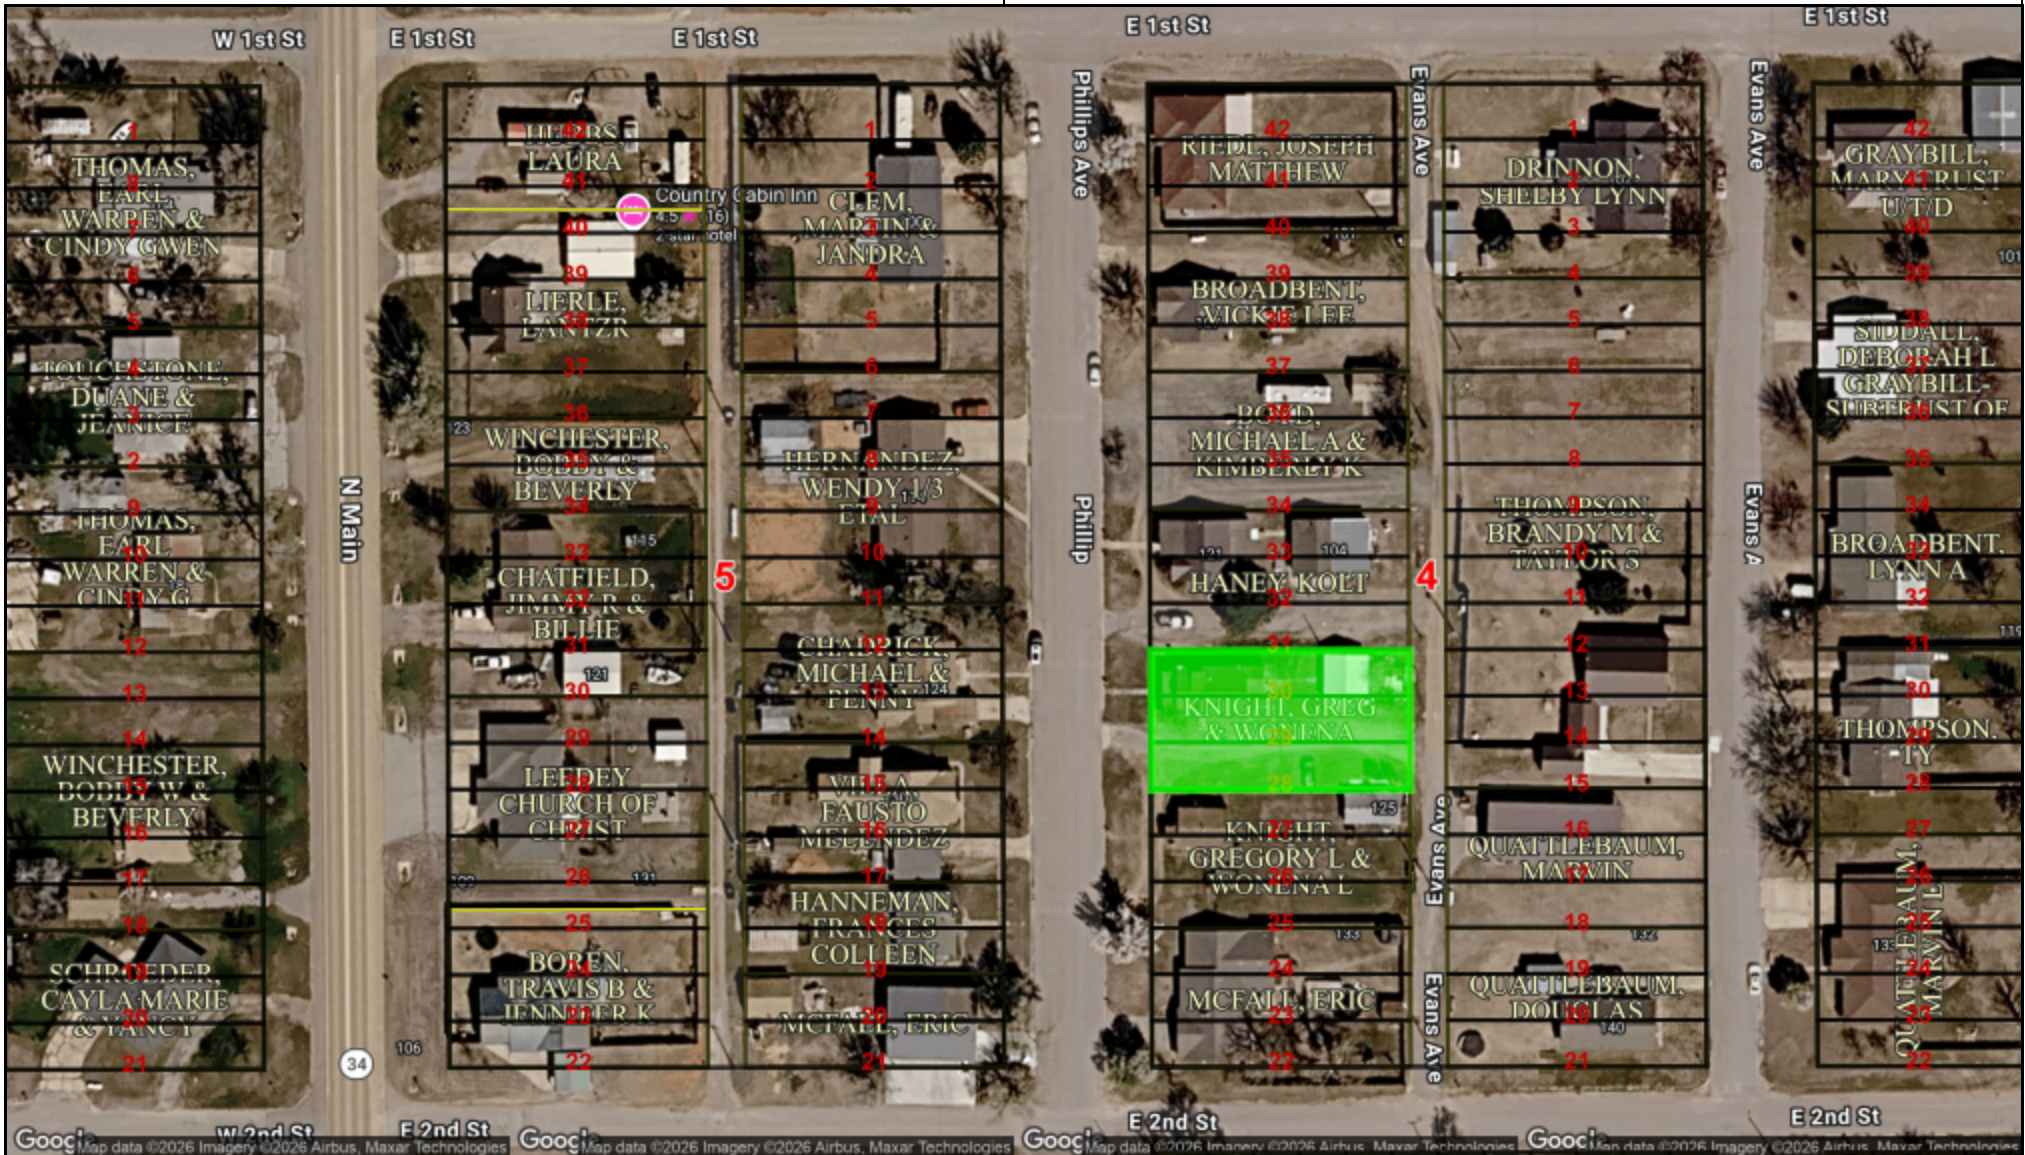

## KNIGHT, GREG & WONENA

Address: 125 S PHILLIPS AVE

Legal: LOTS 28,29,30 BLK 4 LEEDEY 1047/542 1313/439 1329/418 1541/268

Parcel: 3001-00-004-028-0-001-00

RPID: 220005792

Acres: 0

Date Created: 4/21/2026

Created By: Jessie Smith

via DataScout OneMap®

1 inch = 104 feet

This map should be used for reference purposes only and should not be considered a legal document. While every effort has been made to ensure the accuracy of this product, the publisher accepts no responsibility for any errors or omissions nor for any loss or damage alleged to be suffered by anyone as a result of the publication of this map and the notations on it, or as a result of the use or misuse of the information provided herein.