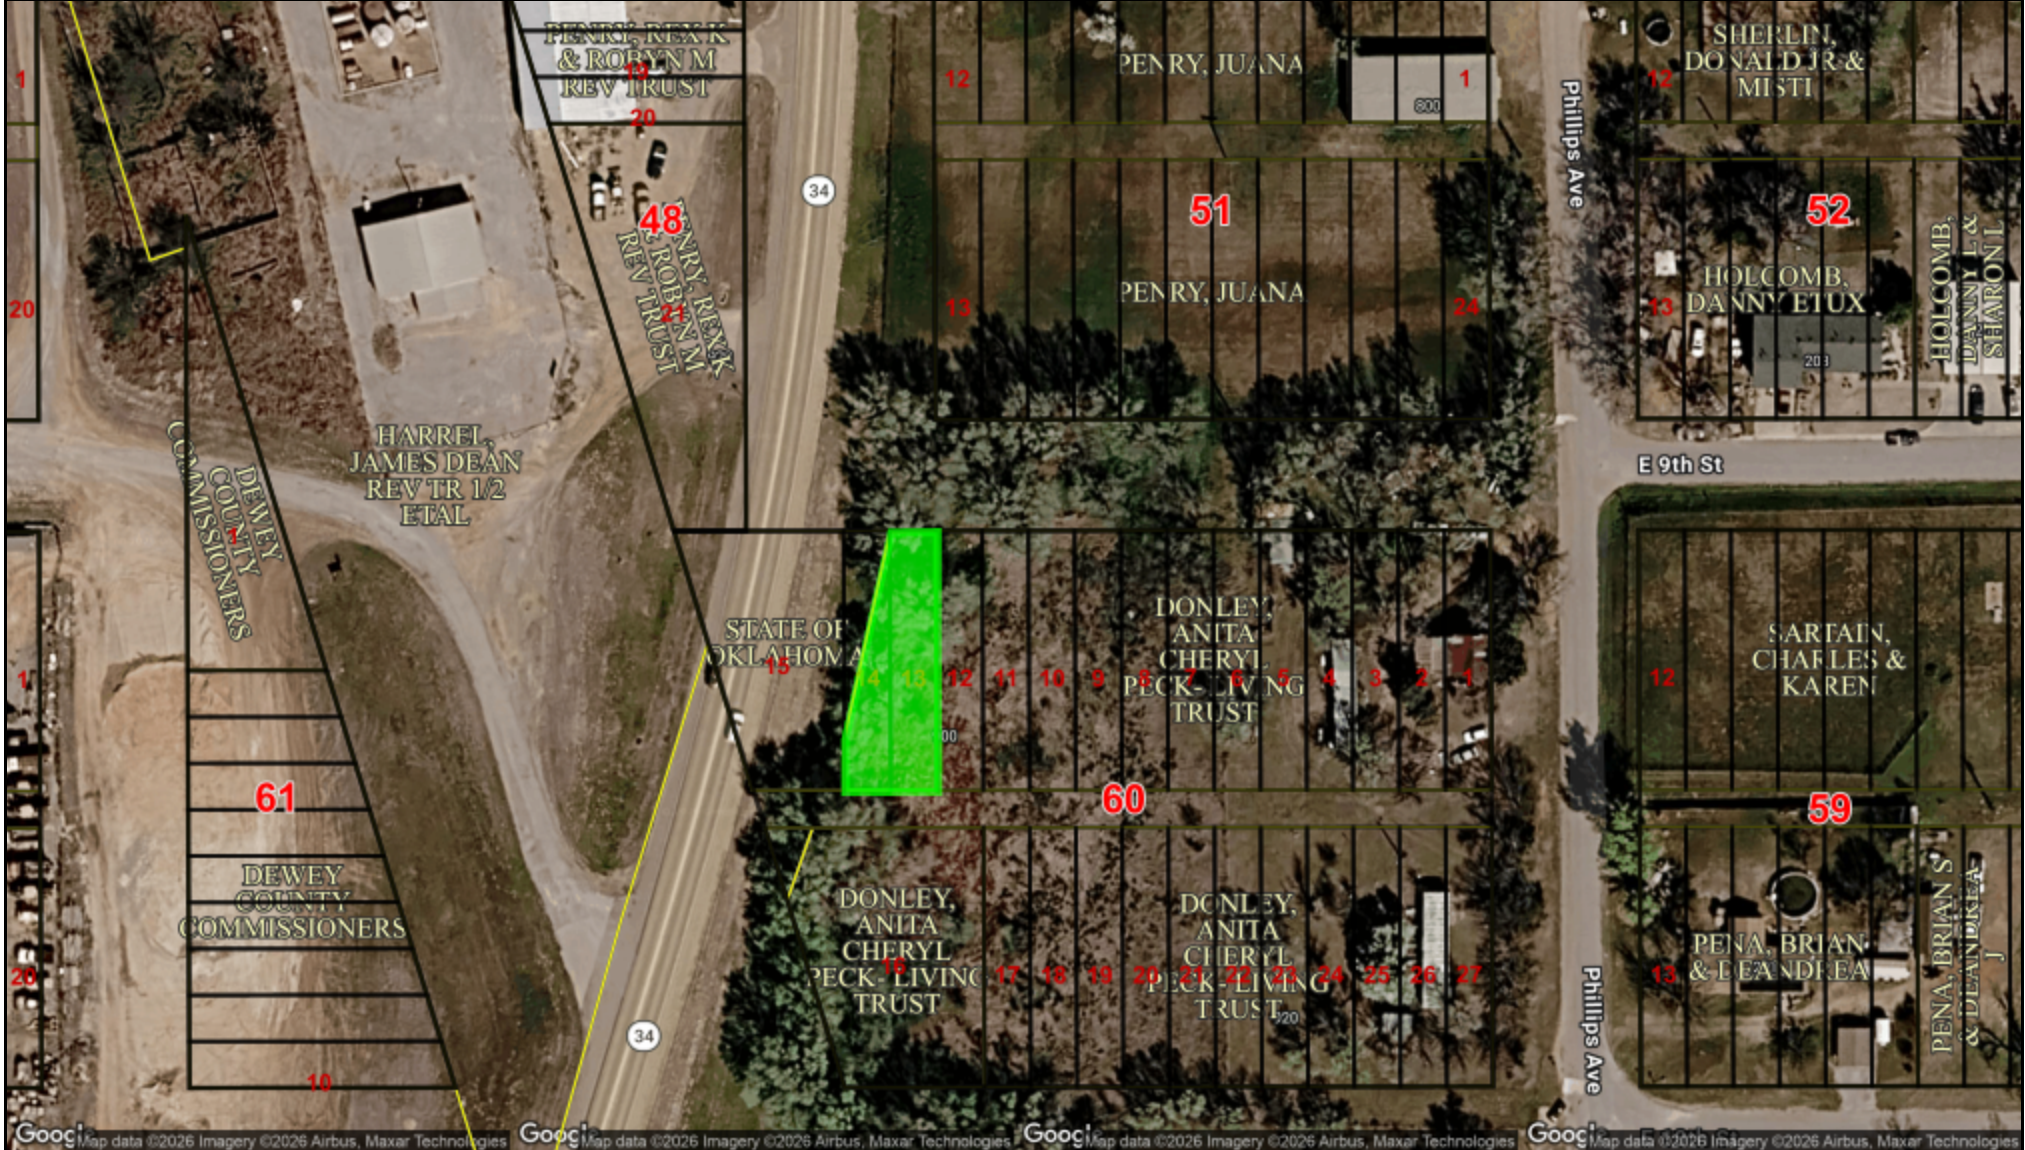

Dewey County

Assessor's Office

Jennifer McCormick, Assessor

DONLEY, ANITA CHERYL PECK- LIVING TRUST

Address: N/A

Legal: LOT 13 &; SE PART OF LOT 14, BLK 60, LEEDEY 30/542 59/434 621/183 1494/105 N1838/343

Parcel: 3001-00-060-013-0-001-00

RPID: 220006115

Acres: 0

Date Created: 4/21/2026

Created By: Jessie Smith

via DataScout OneMap®

1 inch = 104 feet

This map should be used for reference purposes only and should not be considered a legal document. While every effort has been made to ensure the accuracy of this product, the publisher accepts no responsibility for any errors or omissions nor for any loss or damage alleged to be suffered by anyone as a result of the publication of this map and the notations on it, or as a result of the use or misuse of the information provided herein.